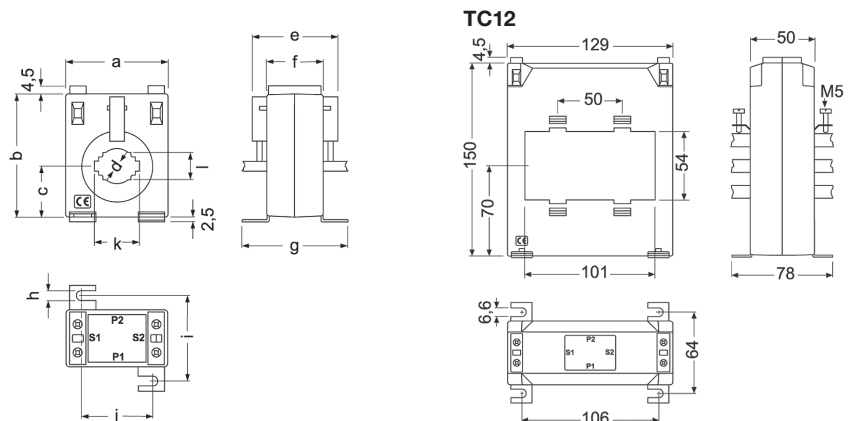

Dimensions

mm	TC4	TC5 TCH5	TC5.2 TCH5.2	TC6.2 TCH6.2	TC6 TCH6	TC8 TCH8	TC8.3 TCH8.3	TC10 TCH10
a	50	58	58	64	64	84,5	84,5	108
b	70	70	70	80,5	80,5	102	100	130
c	29	29	29	34	34	46	34	61
d	21	20,3	22	26	28,5	44	31	63
e	43,5	45	45	60,5	66,5	69	60,5	-
f	30	32	32	44	44	50	44	50
g	56	59	59	71	71,2	78	71	78
h	5,5	5,6	5,6	5,6	5,6	6,6	5,6	6,6
i	45,5	48	48	60	60	64	60	64
j	31,6	39	39	46	46	62	46	86
k	30,5	25,6	30,6	20,6	40,6	60,6	40,6	80,6
l	30,5	15,6	15,6	30,6	25,2	30,6	25,2	50,8